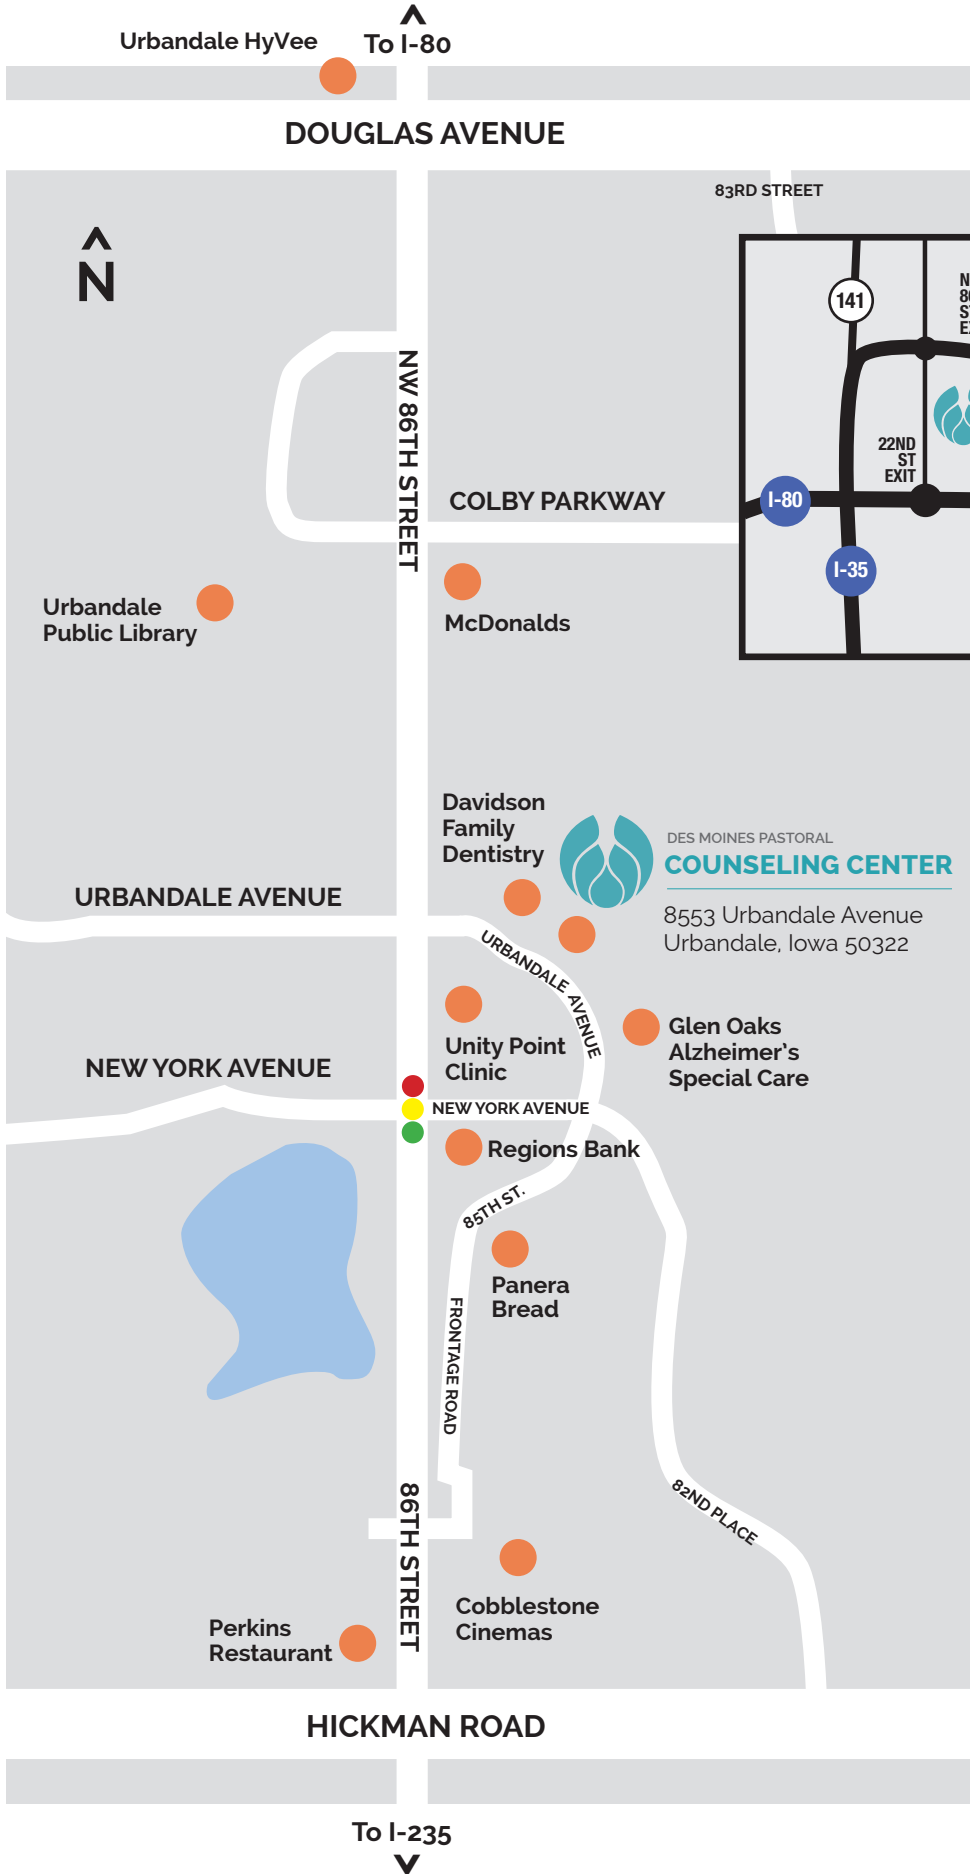

DES MOINES PASTORAL

COUNSELING CENTER

How to find The Center:

If you need more assistance, call (515) 274.4006.

DES MOINES PASTORAL COUNSELING CENTER
8553 Urbandale Avenue
Urbandale, Iowa 50322

GREATER DES MOINES AREA

DIRECTIONS FROM THE NORTH

- On I-80/35
- Take exit 129 (NW 86th Street in Johnston), turn south
- Drive 2.3 miles to New York Avenue stoplight, turn east (left)
- Take first left (north) on Urbandale Avenue
- Center will be second building on the right

DIRECTIONS FROM THE SOUTH

- On I-235
- Take exit 2 (22nd Street in West Des Moines), turn north
- Drive 6.3 miles to New York Avenue stoplight, turn east (right)
- Note: 22nd street becomes 86th street at University Avenue
- Take first left (north) on Urbandale Avenue
- Center will be second building on the right